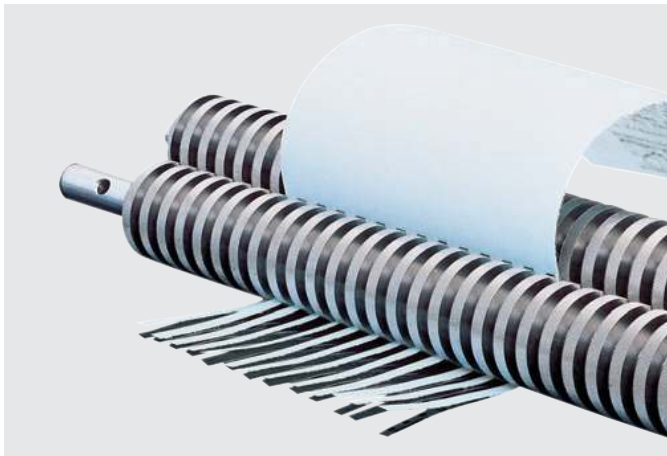

IDEAL 2270

Compact deskside shredders with a second shredding head for CDs/DVDs

Two separate feed openings with separate shredding heads for paper and for CDs/DVDs. Two integrated shred containers for easy waste separation. Photo cell controlled automatic start and stop. Multifunction switch for stand-by / stop (off) / reverse. Pilot light. Transparent safety flap in the feed opening for paper as additional safety element. High-quality, paper clip proof cutting shafts from special hardened steel with lifetime guarantee. Quiet, powerful and energy-efficient 150 Watt single phase motor. Double motor protection. Fully closed gear box housing and durable gears. High-quality wooden cabinet. Removable bin for paper shreds (20 litres volume) made from impact-resistant plastic with large window showing fill level. Separate bin for CDs/DVDs or credit cards (3 litres volume). Magnetic proximity switch for automatic stop if the shred bins are removed from the cabinet (cross cut). Feed opening: 220 mm (paper). Power connection: 230 V / 50 Hz / 1~ (other voltages available). Dimensions (H x W x D): 537 x 345 x 220 mm, Weight: 12.5 kg / 13.0 kg (cross cut).

SHREDDER TYPES

4 mm strip cut

Sheet capacity*: 11-13 / 9-11

Security level 2

3 x 25 mm cross cut

Sheet capacity*: 6-7 / 5-6

Security level 3

* A4 paper, 70 g/m² / 80 g/m²

IDEAL

WWW.IDEAL.DE

IDEAL 2270

Features

SOLID STEEL CUTTING SHAFTS Robust and durable: high-quality paper clip proof cutting shafts from special hardened steel. Lifetime guarantee on the solid steel cutting shafts under conditions of fair wear and tear.

SECOND CUTTING HEAD Separate feeding slot for the disposal of CDs and DVDs with a second cutting head. Photo cell for automatic start and stop.

MULTIFUNCTION SWITCH Easy operation is guaranteed with the three-position rocker switch for stand-by / stop (off) / reverse.